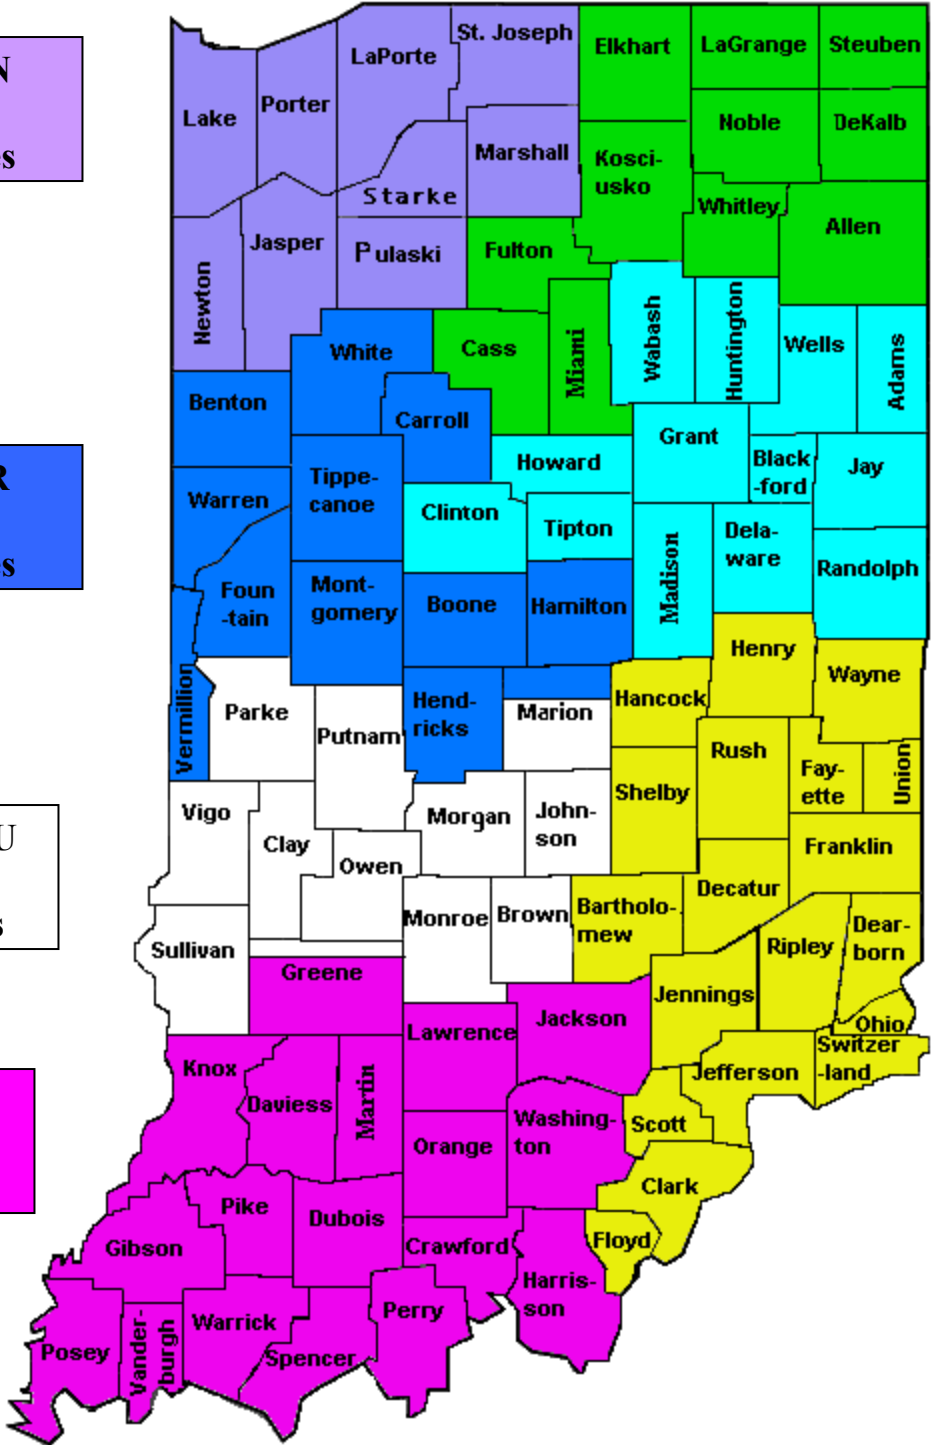

NEWTON
Area 1
89 facilities

MEREDITH
Area 2
87 facilities

DE BOER
Area 4
87 facilities

BUROKER
Area 3
88 facilities

NICOLAOU
Area 6
90 facilities

CASSETTE
Area 0
90 facilities

POWERS
Area 5
90 facilities

SURVEY AREAS 4/1/09